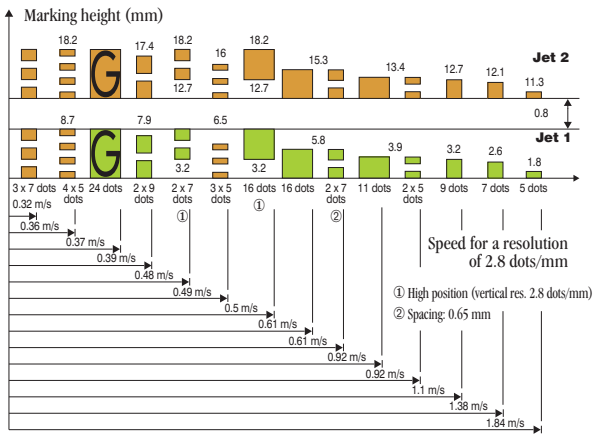

S 8 Range

Small character
ink-jet printing

Printing capabilities

marking examples

A DOVER COMPANY

Printing capabilities with G head

Quality mode: Head/object distance 10 mm – Resolution: 2.8 dots/mm

High quality mode: Head/object distance 30 mm – Resolution: 2.8 dots/mm

Rapid mode: Head/object distance 10 mm – Resolution: 2.8 dots/mm

Printing capabilities with P head

Quality mode: Head/object distance 6 mm – Resolution: 7 dots/mm

Printing capabilities with M head

Quality mode: Head/object distance 8 mm – Resolution: 4.5 dots/mm

High quality mode: Head/object distance 20 mm – Resolution: 4.5 dots/mm

Rapid mode: Head/object distance 8 mm – Resolution: 4.5 dots/mm

Rapid mode: Head/object distance 6 mm – Resolution: 7 dots/mm

In the tables above, the heights are given as an example. They can vary depending on the head/object distance. Above printing capabilities are those of the standard fonts catalogue. Please ask for specific characteristics.

- Master/IP65/Contrast/Classic
- Master/IP65/Contrast
- Master

G head (standard characters) from 1 to 16 lines per head

Wide choice of fonts

24 DOTS 16 DOTS 11 DOTS 9 DOTS 7 DOTS 5 DOTS

8 lines, 5 dots and 11 dots, bi-jet head