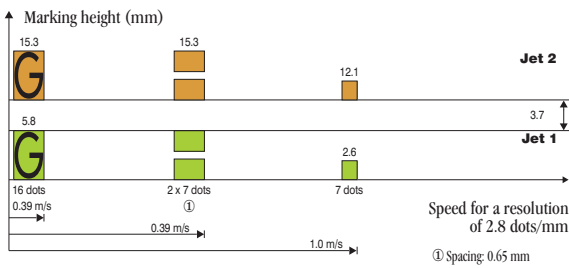

S 8 Range

Small character
ink-jet printing

Printing capabilities

marking examples

A DOVER COMPANY

Printing capabilities with G head

Quality mode: Head/object distance 10 mm – Resolution: 2.8 dots/mm

High quality mode: Head/object distance 30 mm – Resolution: 2.8 dots/mm

Rapid mode: Head/object distance 10 mm – Resolution: 2.8 dots/mm

Printing capabilities with P head

Quality mode: Head/object distance 6 mm – Resolution: 7 dots/mm

Printing capabilities with M head

Quality mode: Head/object distance 8 mm – Resolution: 4.5 dots/mm

High quality mode: Head/object distance 20 mm – Resolution: 4.5 dots/mm

Rapid mode: Head/object distance 8 mm – Resolution: 4.5 dots/mm

Rapid mode: Head/object distance 6 mm – Resolution: 7 dots/mm

In the tables above, the heights are given as an example. They can vary depending on the head/object distance. Above printing capabilities are those of the standard fonts catalogue. Please ask for specific characteristics.