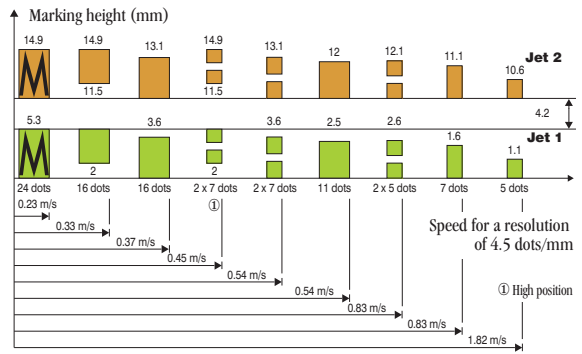

S 8 Range

Small character
ink-jet printing

Printing capabilities

marking examples

A DOVER COMPANY

Printing capabilities with G head

Quality mode: Head/object distance 10 mm – Resolution: 2.8 dots/mm

High quality mode: Head/object distance 30 mm – Resolution: 2.8 dots/mm

Rapid mode: Head/object distance 10 mm – Resolution: 2.8 dots/mm

Printing capabilities with P head

Quality mode: Head/object distance 6 mm – Resolution: 7 dots/mm

Printing capabilities with M head

Quality mode: Head/object distance 8 mm – Resolution: 4.5 dots/mm

High quality mode: Head/object distance 20 mm – Resolution: 4.5 dots/mm

Rapid mode: Head/object distance 8 mm – Resolution: 4.5 dots/mm

Rapid mode: Head/object distance 6 mm – Resolution: 7 dots/mm

In the tables above, the heights are given as an example. They can vary depending on the head/object distance. Above printing capabilities are those of the standard fonts catalogue. Please ask for specific characteristics.

- Master/IP65/Contrast/Classic
- Master/IP65/Contrast
- Master

G head (standard characters) from 1 to 16 lines per head

Wide choice of fonts

24 DOTS 16 DOTS 11 DOTS 9 DOTS 7 DOTS 5 DOTS

8 lines, 5 dots and 11 dots, bi-jet head