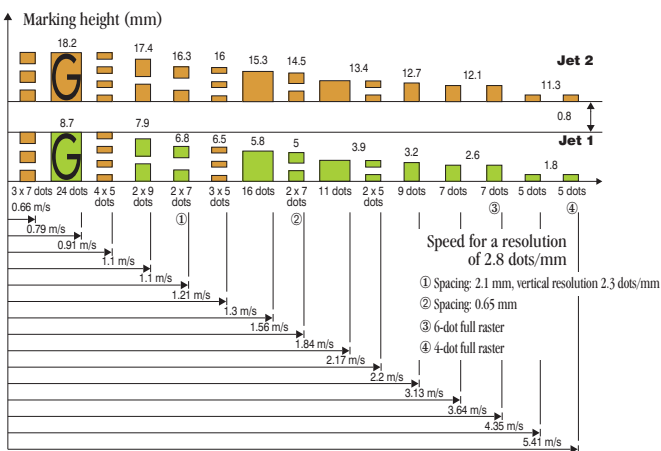

S 8 Range

Small character
ink-jet printing

Printing capabilities

marking examples

A DOVER COMPANY

Printing capabilities with G head

Quality mode: Head/object distance 10 mm – Resolution: 2.8 dots/mm

High quality mode: Head/object distance 30 mm – Resolution: 2.8 dots/mm

Rapid mode: Head/object distance 10 mm – Resolution: 2.8 dots/mm

Printing capabilities with P head

Quality mode: Head/object distance 6 mm – Resolution: 7 dots/mm

Printing capabilities with M head

Quality mode: Head/object distance 8 mm – Resolution: 4.5 dots/mm

High quality mode: Head/object distance 20 mm – Resolution: 4.5 dots/mm

Rapid mode: Head/object distance 8 mm – Resolution: 4.5 dots/mm

Rapid mode: Head/object distance 6 mm – Resolution: 7 dots/mm

In the tables above, the heights are given as an example. They can vary depending on the head/object distance. Above printing capabilities are those of the standard fonts catalogue. Please ask for specific characteristics.

EAN 128 28 dots, 2G head

128 BARCODES

Code 128 16 dots, 2G head

33475755600

2 of 5 interleaved, 24 dots, P head

Code 39 24 dots, 1M head

Code UPCA 24 dots, 2M head

1 23456 78901 2