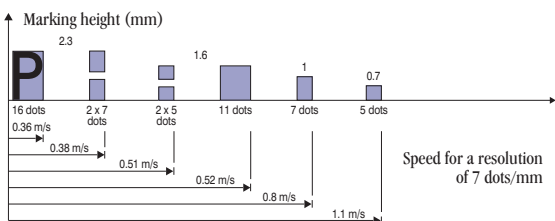

S 8 Range

Small character
ink-jet printing

Printing capabilities

marking examples

A DOVER COMPANY

Printing capabilities with G head

Quality mode: Head/object distance 10 mm – Resolution: 2.8 dots/mm

High quality mode: Head/object distance 30 mm – Resolution: 2.8 dots/mm

Rapid mode: Head/object distance 10 mm – Resolution: 2.8 dots/mm

Printing capabilities with P head

Quality mode: Head/object distance 6 mm – Resolution: 7 dots/mm

Printing capabilities with M head

Quality mode: Head/object distance 8 mm – Resolution: 4.5 dots/mm

High quality mode: Head/object distance 20 mm – Resolution: 4.5 dots/mm

Rapid mode: Head/object distance 8 mm – Resolution: 4.5 dots/mm

Rapid mode: Head/object distance 6 mm – Resolution: 7 dots/mm

In the tables above, the heights are given as an example. They can vary depending on the head/object distance. Above printing capabilities are those of the standard fonts catalogue. Please ask for specific characteristics.