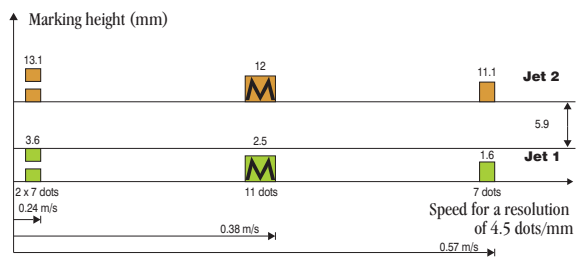

S 8 Range

Small character
ink-jet printing

Printing capabilities

marking examples

A DOVER COMPANY

Printing capabilities with G head

Quality mode: Head/object distance 10 mm – Resolution: 2.8 dots/mm

High quality mode: Head/object distance 30 mm – Resolution: 2.8 dots/mm

Rapid mode: Head/object distance 10 mm – Resolution: 2.8 dots/mm

Printing capabilities with P head

Quality mode: Head/object distance 6 mm – Resolution: 7 dots/mm

Printing capabilities with M head

Quality mode: Head/object distance 8 mm – Resolution: 4.5 dots/mm

High quality mode: Head/object distance 20 mm – Resolution: 4.5 dots/mm

Rapid mode: Head/object distance 8 mm – Resolution: 4.5 dots/mm

Rapid mode: Head/object distance 6 mm – Resolution: 7 dots/mm

In the tables above, the heights are given as an example. They can vary depending on the head/object distance. Above printing capabilities are those of the standard fonts catalogue. Please ask for specific characteristics.