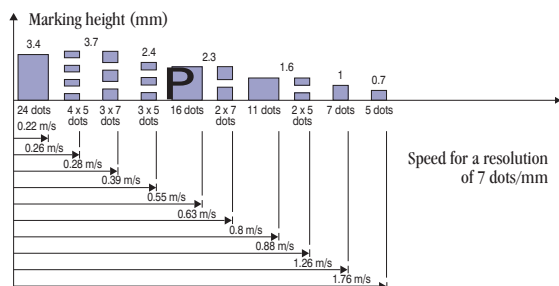

S 8 Range

Small character
ink-jet printing

Printing capabilities

marking examples

A DOVER COMPANY

Printing capabilities with G head

Quality mode: Head/object distance 10 mm – Resolution: 2.8 dots/mm

High quality mode: Head/object distance 30 mm – Resolution: 2.8 dots/mm

Rapid mode: Head/object distance 10 mm – Resolution: 2.8 dots/mm

Printing capabilities with P head

Quality mode: Head/object distance 6 mm – Resolution: 7 dots/mm

Printing capabilities with M head

Quality mode: Head/object distance 8 mm – Resolution: 4.5 dots/mm

High quality mode: Head/object distance 20 mm – Resolution: 4.5 dots/mm

Rapid mode: Head/object distance 8 mm – Resolution: 4.5 dots/mm

Rapid mode: Head/object distance 6 mm – Resolution: 7 dots/mm

In the tables above, the heights are given as an example. They can vary depending on the head/object distance. Above printing capabilities are those of the standard fonts catalogue. Please ask for specific characteristics.