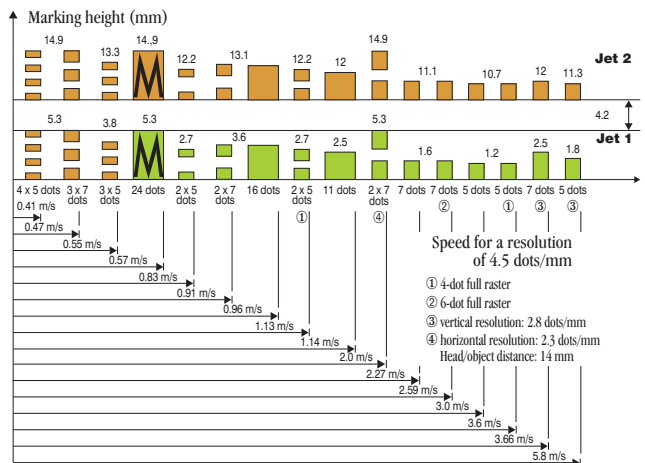

S 8 Range

Small character
ink-jet printing

Printing capabilities

marking examples

A DOVER COMPANY

Printing capabilities with G head

Quality mode: Head/object distance 10 mm – Resolution: 2.8 dots/mm

High quality mode: Head/object distance 30 mm – Resolution: 2.8 dots/mm

Rapid mode: Head/object distance 10 mm – Resolution: 2.8 dots/mm

Printing capabilities with P head

Quality mode: Head/object distance 6 mm – Resolution: 7 dots/mm

Printing capabilities with M head

Quality mode: Head/object distance 8 mm – Resolution: 4.5 dots/mm

High quality mode: Head/object distance 20 mm – Resolution: 4.5 dots/mm

Rapid mode: Head/object distance 8 mm – Resolution: 4.5 dots/mm

Rapid mode: Head/object distance 6 mm – Resolution: 7 dots/mm

In the tables above, the heights are given as an example. They can vary depending on the head/object distance. Above printing capabilities are those of the standard fonts catalogue. Please ask for specific characteristics.

- Master/IP65/Contrast/Classic
- Master/IP65/Contrast
- Master

G head (standard characters) from 1 to 16 lines per head

Wide choice of fonts

24 DOTS 16 DOTS 11 DOTS 9 DOTS 7 DOTS 5 DOTS

8 lines, 5 dots and 11 dots, bi-jet head